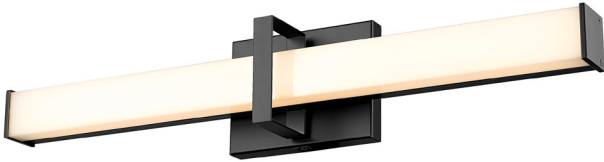

ELON

5623-B24 BLK-OP

UPC: 844375087002

24" LED Bath Bar

Contemporary, clean, and utilitarian in style, Elon is a series of dimmable, energy-efficient LED bath bars. The linear design of the Elon backplate balances an oversized opal acrylic lens. This sophisticated, modern collection is available in a variety of sizes. These bright lights are perfect over or next to a mirror.

Fixture Finish:	Matte Black	
Glass/Shade Finish:	Opal	
Materials:	Steel, Acrylic	Acrylic
Fixture Width:	4.75"	12.065cm
Fixture Height:	24"	60.96cm
Min - Max Height:	3.75"	9.525cm
Glass Diameter:	1.75"	4.445cm
Glass Height:	24"	60.96cm
Canopy/Backplate:	4.75"W x 6"H x 0.75"E	12.065cm W x 15.24cm H x 1.905cm E
Chain:	N/A	
Rod:	N/A	
Wire:	8"	20.32cm
Bulb Type:	LED Panel	
Wattage:	1 x 28W/3000K, Lumen >2250LM	
Voltage:	120	
Install Position:	Reversible	
Approved Location:	Damp Location	

Sloped Ceiling:	No
ADA:	Yes
Close-to-ceiling:	No
Bulbs Included:	Yes
Dimmable:	Yes

- May be mounted horizontally or vertically
- Dimmable, integrated, and energy-efficient LED (3000k, Light output (Lumens) of 1700)
- Opal acrylic diffuser